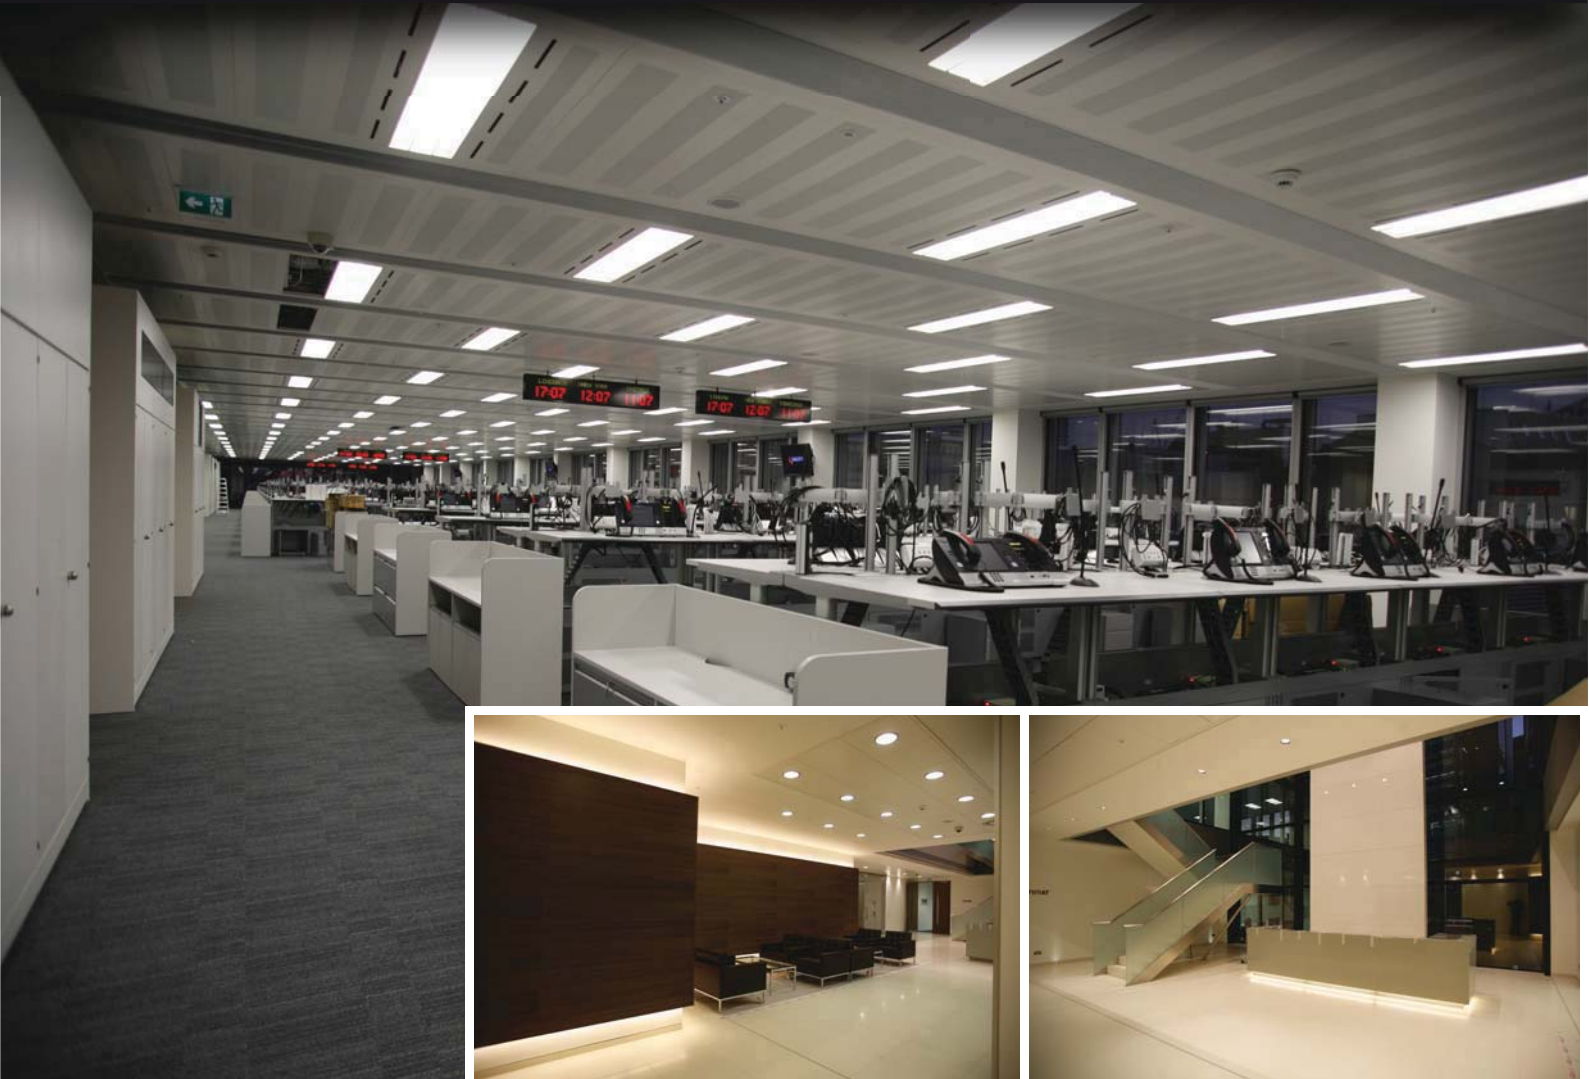

t : 01189 734 441  
e : info@diligentresources.com

Project Number - 230906

Value - £180,000

Contemporary fit out for client HQ. A modern highly efficient design to open spaces utilising T5 recessed linear, CFL downlights and concealed LED continuous linear modules to break out and meeting areas. Comfortable modern lighting was also used throughout reception and all public access areas to create a spacious contemporary atmosphere.