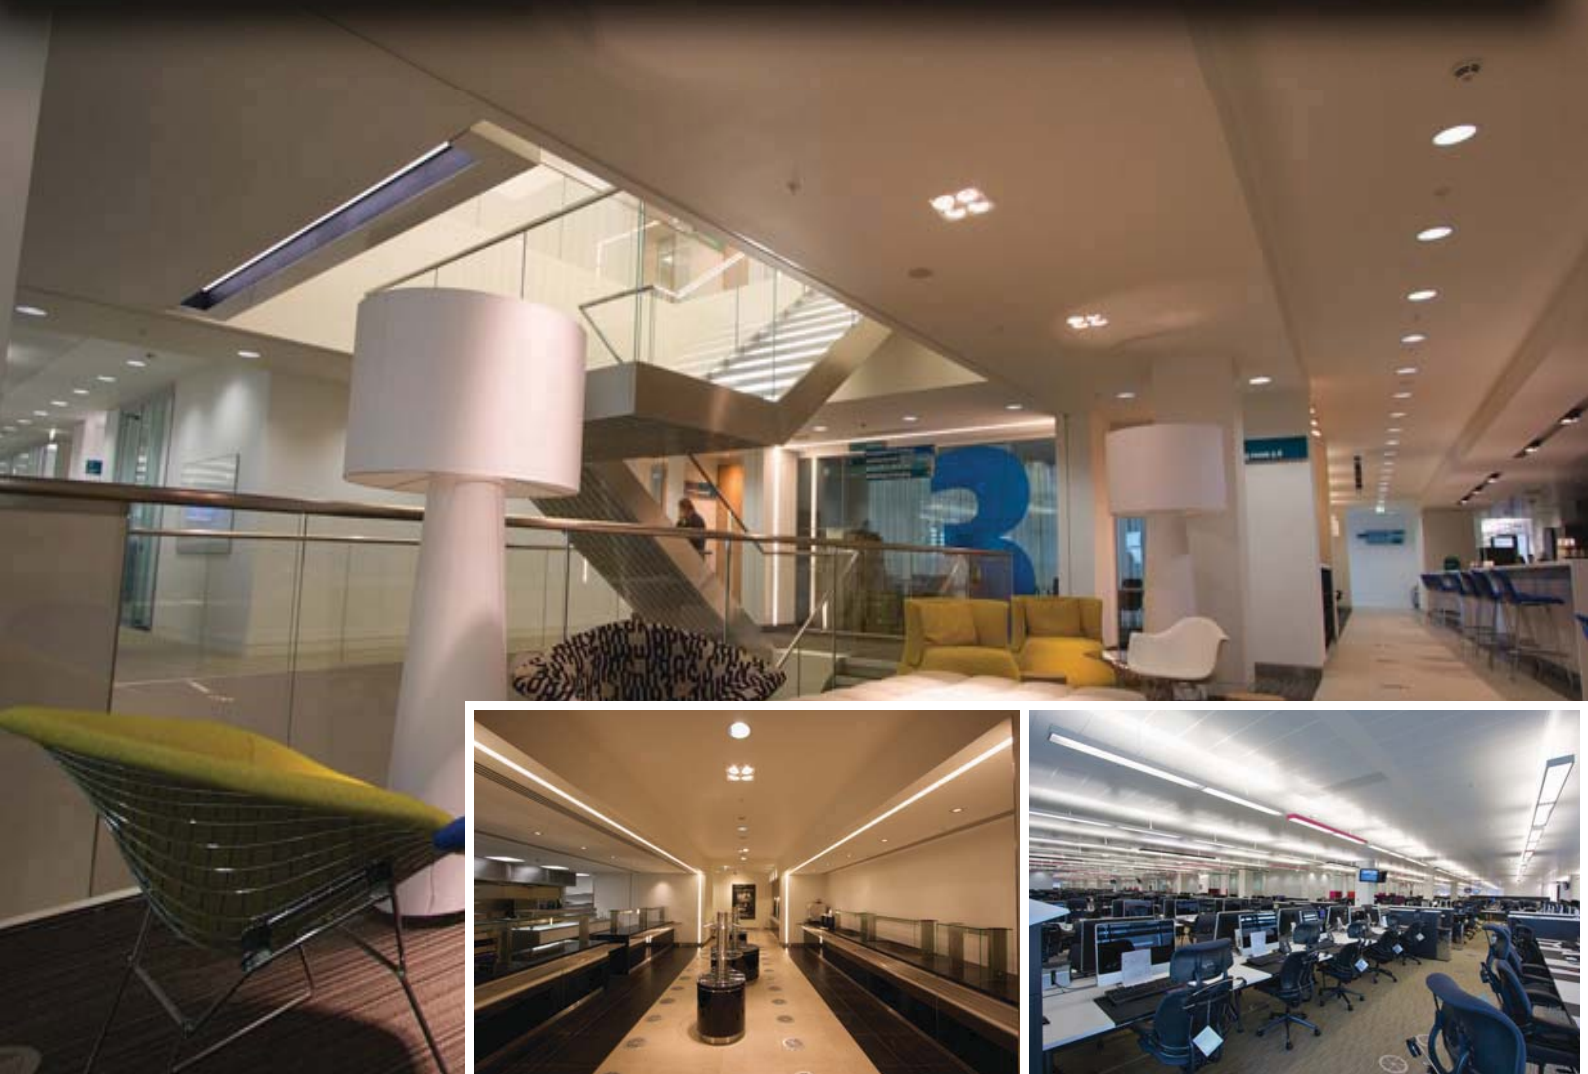

t : 01189 734 441
e : info@diligentresources.com

Project Number - 210908

Value - £120,000

High end fit out for client HQ. A modern highly efficient design to open spaces utilising T5 linear, CFL downlights, LED lighting for feature accent lighting and soft lighting for all break out and meeting areas.